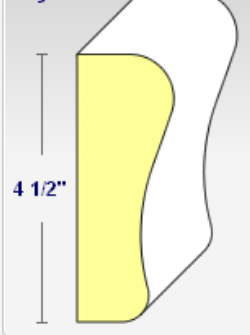

Contact Us

Site Map

ELLIPTICAL TOP ONLY

SEGMENT NEW! TOP ONLY

Click Image to Enlarge

Arch Kit Features:

- Assembled Curved Header with Key
- No Columns
- Sheetrock Template
- MDF (Medium-Density Fiberboard) Casing, Wood Key and Jamb
- Ready to be Primed and Painted - Paint Grade Only
- Available in Elliptical and NEW Segment Shapes
- [Click Here for Complete Framing Specifications](#)

[Order/Price](#)

Arch Kit Parts Detail:

Rollover the Moldings Below to See Their Placement on the Arch to the Right.

Curved Header Casing

Key

Capital Molding

Standard Size Pricing:

Elliptical Models

Standard Widths: 28", 30", 32", 34", 36", 40", 42", 45", 48" -----> 326.50
 54", 57", 60", 64", 66", 72" -----> 361.60
 78", 84", 90", 96" -----> 491.60

Segment Models

Standard Widths: 28", 30", 32", 34", 36", 40", 42", 45", 48" -----> 411.12

54", 57", 60", 64", 66", 72" -----> 473.14
78", 84", 90", 96" -----> 630.06

*Standard prices are based on a 4-5/8" jamb width.

*CurveMakers manufactures larger than standard jamb widths.
For Jamb Thicknesses larger than 8-1/2", EZ Arches will NOT be made with MDF.
They will be made of solid poplar. Contact us for pricing.