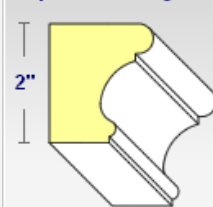

Arch Kit Features:

- Assembled Curved Header with Key
- MDF (Medium-Density Fiberboard) Casing, Wood Key and Jamb
- 2 Unassembled Columns - Poplar - Precut - Ready to Assemble - Fluted Casing Standard
- Sheetrock Template
- Ready to be Primed and Painted - Paint Grade Only
- Optional for Columns:** Curved Header Casing may be substituted for Fluted Casing on columns
- Available in Elliptical Shape ONLY
- [Click Here for Complete Framing Specifications](#)

[Order/Price](#)

Arch Kit Parts Detail:

Rollover the Moldings Below to See Their Placement on the Arch to the Right.

Curved Header Casing

Key

Fluted Column Casing

Capital Molding

Standard Size Pricing:

Elliptical Models

Standard Widths: 28", 30", 32", 34", 36", 40", 42", 45", 48" ----->	385.00
54", 57", 60", 64", 66", 72" ----->	419.00
78", 84", 90", 96" ----->	524.00

*Standard prices are based on a 4-5/8" jamb width and a finished height of 92" or less.