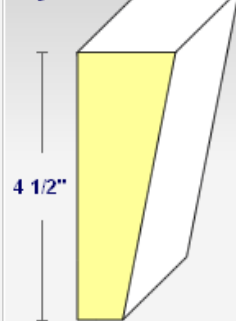

[Order/Price](#)

Arch Kit Parts Detail:

Rollover the Moldings Below to See Their Placement on the Arch to the Right.

Curved Header Casing

Key

Fluted Column Casing

Capital Molding

Standard Size Pricing:

Elliptical Models

Standard Widths: 28", 30", 32", 34", 36", 40", 42", 45", 48" ----->	385.00
54", 57", 60", 64", 66", 72" ----->	419.00
78", 84", 90", 96" ----->	524.00

*Standard prices are based on a 4-5/8" jamb width and a finished height of 92" or less.