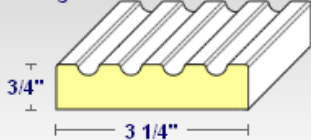

Arch Kit Features:

- Assembled Curved Header with Key
- MDF (Medium-Density Fiberboard) Casing, Wood Key and Jamb
- 2 Unassembled Columns - Poplar - Precut - Ready to Assemble - Fluted Casing Standard
- Sheetrock Template
- Ready to be Primed and Painted - Paint Grade Only
- Optional for Columns:** Curved Header Casing may be substituted for Fluted Casing on columns
- Available in Elliptical Shape ONLY
- [Click Here for Complete Framing Specifications](#)

[Order/Price](#)

Arch Kit Parts Detail:

Rollover the Moldings Below to See Their Placement on the Arch to the Right.

Curved Header Casing

Key

Fluted Column Casing

Capital Molding

Standard Size Pricing:

Elliptical Models

Standard Widths: 28", 30", 32", 34", 36", 40", 42", 45", 48" ----->	385.00
54", 57", 60", 64", 66", 72" ----->	419.00
78", 84", 90", 96" ----->	524.00

*Standard prices are based on a 4-5/8" jamb width and a finished height of 92" or less.