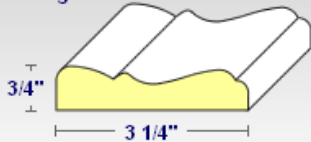

Arch Kit Features:

- Assembled Curved Header with Key
- MDF (Medium-Density Fiberboard) Casing, Wood Key and Jamb
- 2 Unassembled Columns - Poplar - Precut - Ready to Assemble - Fluted Casing Standard
- Sheetrock Template
- Ready to be Primed and Painted - Paint Grade Only
- Optional for Columns:** Curved Header Casing may be substituted for Fluted Casing on columns
- Available in Elliptical Shape ONLY
- [Click Here for Complete Framing Specifications](#)

[Order/Price](#)

Arch Kit Parts Detail:

Rollover the Moldings Below to See Their Placement on the Arch to the Right.

Curved Header Casing

Key

Fluted Column Casing

Capital Molding

Standard Size Pricing:

Elliptical Models

Standard Widths: 28", 30", 32", 34", 36", 40", 42", 45", 48" ----->	385.00
54", 57", 60", 64", 66", 72" ----->	419.00
78", 84", 90", 96" ----->	524.00

*Standard prices are based on a 4-5/8" jamb width and a finished height of 92" or less.