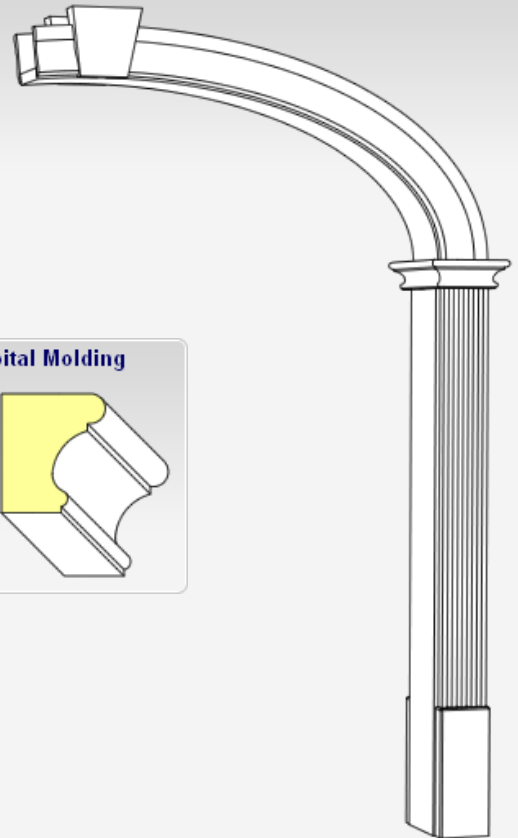

Arch Kit Features:

- Assembled Curved Header with Key
- MDF (Medium-Density Fiberboard) Casing, Wood Key and Jamb
- 2 Unassembled Columns - Poplar - Precut - Ready to Assemble - Fluted Casing Standard
- Sheetrock Template
- Ready to be Primed and Painted - Paint Grade Only
- Optional for Columns:** Curved Header Casing may be substituted for Fluted Casing on columns
- Available in Elliptical Shape ONLY
- [Click Here for Complete Framing Specifications](#)

[Order/Price](#)

Arch Kit Parts Detail:

Rollover the Moldings Below to See Their Placement on the Arch to the Right.

Curved Header Casing

Key

Fluted Column Casing

Capital Molding

Standard Size Pricing:

Elliptical Models

Standard Widths: 28", 30", 32", 34", 36", 40", 42", 45", 48" ----->	385.00
54", 57", 60", 64", 66", 72" ----->	419.00
78", 84", 90", 96" ----->	524.00

*Standard prices are based on a 4-5/8" jamb width and a finished height of 92" or less.