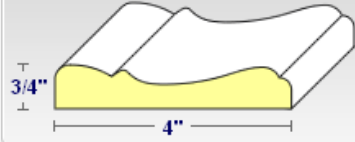

Contact Us

Site Map

Click Image to Enlarge

Arch Kit Features:

- 'SUPER CBS' Upgrade Available!** [Learn More](#)
- Assembled Curved Header with Key
- MDF (Medium-Density Fiberboard) Casing, Wood Key and Jamb
- 2 Unassembled Columns - Poplar - Precut - Ready to Assemble - Fluted Casing Standard
- Sheetrock Template
- Ready to be Primed and Painted - Paint Grade Only
- Optional for Columns:** Curved Header Casing may be substituted for Fluted Casing on columns
- Available in Elliptical Shape ONLY
- [Click Here for Complete Framing Specifications](#)

[Order/Price](#)

Arch Kit Parts Detail:

Rollover the Moldings Below to See Their Placement on the Arch to the Right.

Curved Header Casing

Key

Fluted Column Casing

Capital Molding

Standard Size Pricing:

Elliptical Models

Standard Widths: 28", 30", 32", 34", 36", 40", 42", 45", 48" -----> 419.00
54", 57", 60", 64", 66", 72" -----> 461.00
78", 84", 90", 96" -----> 567.00

*Standard prices are based on a 4-5/8" jamb width and a finished height of 92" or less.