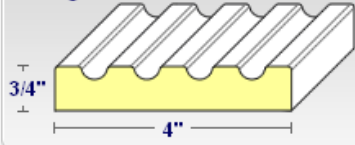

[Order/Price](#)

Arch Kit Parts Detail:

Rollover the Moldings Below to See Their Placement on the Arch to the Right.

Curved Header Casing

Key

Fluted Column Casing

Capital Molding

Standard Size Pricing:

Elliptical Models

Standard Widths: 28", 30", 32", 34", 36", 40", 42", 45", 48" -----> 419.00
54", 57", 60", 64", 66", 72" -----> 461.00
78", 84", 90", 96" -----> 567.00

*Standard prices are based on a 4-5/8" jamb width and a finished height of 92" or less.