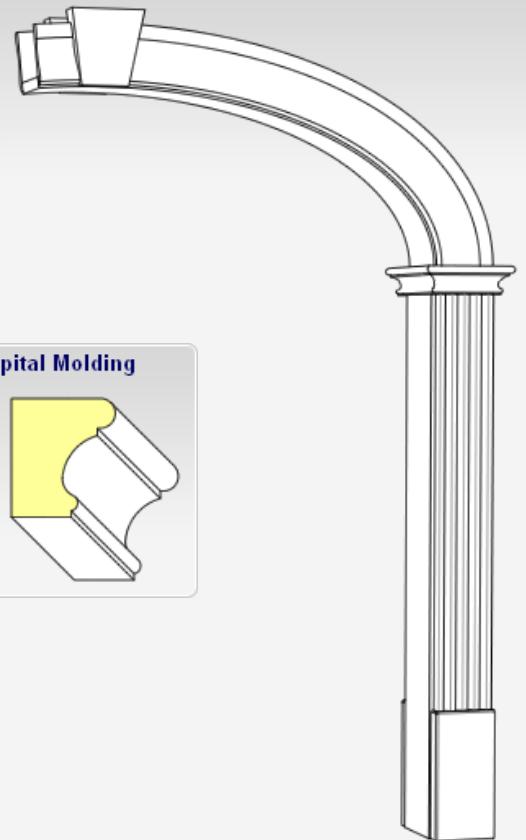

Contact Us

Site Map

Click Image to Enlarge

Arch Kit Features:

- 'SUPER CBS' Upgrade Available!** [Learn More](#)
- Assembled Curved Header with Key
- MDF (Medium-Density Fiberboard) Casing, Wood Key and Jamb
- 2 Unassembled Columns - Poplar - Precut - Ready to Assemble - Fluted Casing Standard
- Sheetrock Template
- Ready to be Primed and Painted - Paint Grade Only
- Optional for Columns:** Curved Header Casing may be substituted for Fluted Casing on columns
- Available in Elliptical Shape ONLY
- [Click Here for Complete Framing Specifications](#)

[Order/Price](#)

Arch Kit Parts Detail:

Rollover the Moldings Below to See Their Placement on the Arch to the Right.

Curved Header Casing

Key

Fluted Column Casing

Capital Molding

Standard Size Pricing:

Elliptical Models

Standard Widths: 28", 30", 32", 34", 36", 40", 42", 45", 48" -----> 419.00
54", 57", 60", 64", 66", 72" -----> 461.00
78", 84", 90", 96" -----> 567.00

*Standard prices are based on a 4-5/8" jamb width and a finished height of 92" or less.