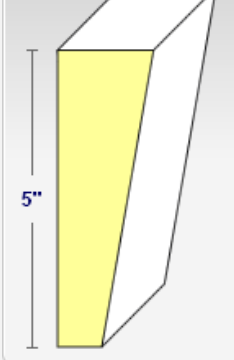

[Order/Price](#)

Arch Kit Parts Detail:

Rollover the Moldings Below to See Their Placement on the Arch to the Right.

Curved Header Casing

Key

Fluted Column Casing

Capital Molding

Standard Size Pricing:

Elliptical Models

Standard Widths: 28", 30", 32", 34", 36", 40", 42", 45", 48" -----> 419.00
54", 57", 60", 64", 66", 72" -----> 461.00
78", 84", 90", 96" -----> 567.00

*Standard prices are based on a 4-5/8" jamb width and a finished height of 92" or less.