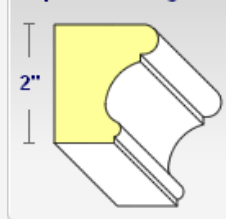

[Order/Price](#)

Arch Kit Parts Detail:

Rollover the Moldings Below to See Their Placement on the Arch to the Right.

Curved Header Casing

Key

Fluted Column Casing

Capital Molding

Standard Size Pricing:

Elliptical Models

Standard Widths: 28", 30", 32", 34", 36", 40", 42", 45", 48" -----> 419.00
54", 57", 60", 64", 66", 72" -----> 461.00
78", 84", 90", 96" -----> 567.00

*Standard prices are based on a 4-5/8" jamb width and a finished height of 92" or less.