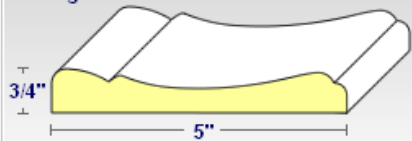

Curved Header Casing