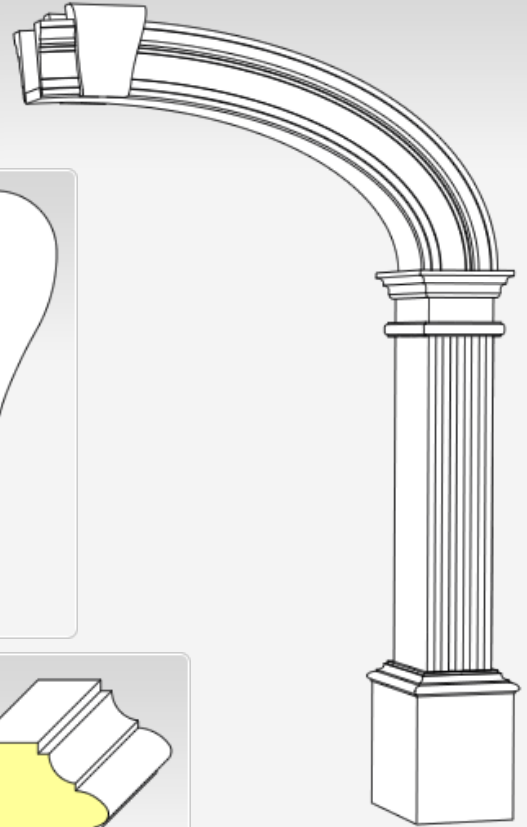

Standard Size Pricing: