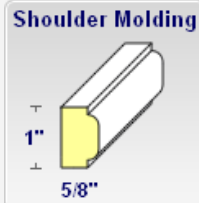

Standard Size Pricing: