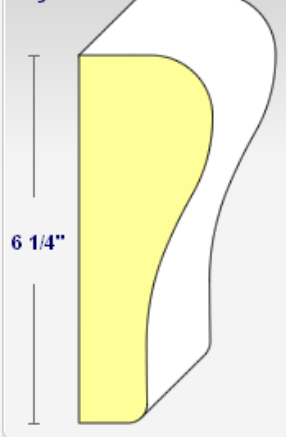

About Us

Contact Us

Site Map

Click Image to Enlarge

Arch Kit Features:

- Assembled Curved Header with Key
- 2 Assembled Columns
- Sheetrock Template
- All Solid Wood - Poplar
- Available in Elliptical or Round Top Shapes
- [Click Here for Complete Framing Specifications](#)

[Order/Price](#)

Arch Kit Parts Detail:

Rollover the Moldings Below to See Their Placement on the Arch to the Right.

Curved Header Casing

Key

Fluted Column Casing

Capital Molding

Standard Size Pricing:

Elliptical Models

Standard Widths: 28", 30", 32", 34", 36", 40", 42", 45", 48" -----> 783.00
54", 57", 60", 64", 66", 72" -----> 810.00
78", 84", 90", 96" -----> 902.00

Round Top Models

Standard Widths: 28", 30", 32", 34", 36", 40", 42", 45", 48" -----> 783.00
54", 57", 60", 64", 66", 72" -----> 852.00

*Standard prices are based on a 4-5/8" jamb width and a finished height of 92" or less.

*CurveMakers manufactures larger than standard jamb widths. Contact us for pricing.

 [Print this Page: Printer-Friendly PDF](#)