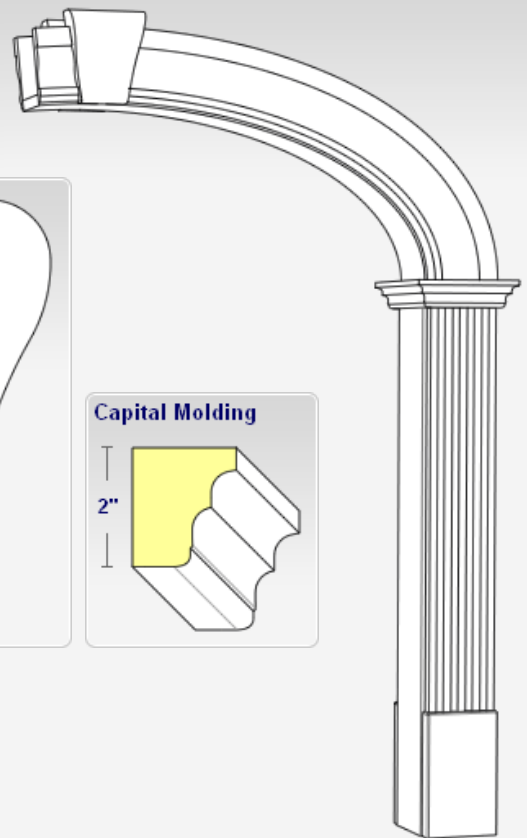

About Us

Contact Us

Site Map

Click Image to Enlarge

Arch Kit Features:

- Assembled Curved Header with Key
- 2 Assembled Columns
- Sheetrock Template
- All Solid Wood - Poplar
- Available in Elliptical or Round Top Shapes
- [Click Here for Complete Framing Specifications](#)

[Order/Price](#)

Arch Kit Parts Detail:

Rollover the Moldings Below to See Their Placement on the Arch to the Right.

Curved Header Casing

Key

Fluted Column Casing

Capital Molding

Standard Size Pricing:

Elliptical Models

Standard Widths: 28", 30", 32", 34", 36", 40", 42", 45", 48" -----> 783.00
54", 57", 60", 64", 66", 72" -----> 810.00
78", 84", 90", 96" -----> 902.00

Round Top Models

Standard Widths: 28", 30", 32", 34", 36", 40", 42", 45", 48" -----> 783.00
54", 57", 60", 64", 66", 72" -----> 852.00

*Standard prices are based on a 4-5/8" jamb width and a finished height of 92" or less.

*CurveMakers manufactures larger than standard jamb widths. Contact us for pricing.

 [Print this Page: Printer-Friendly PDF](#)