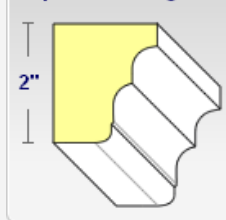

About Us

Contact Us

Site Map

Click Image to Enlarge

Arch Kit Features:

- Assembled Curved Header with Key
- 2 Assembled Columns
- Sheetrock Template
- All Solid Wood - Poplar
- Available in Elliptical or Round Top Shapes
- [Click Here for Complete Framing Specifications](#)

[Order/Price](#)

Arch Kit Parts Detail:

Rollover the Moldings Below to See Their Placement on the Arch to the Right.

Curved Header Casing

Key

Fluted Column Casing

Capital Molding

Standard Size Pricing:

Elliptical Models

Standard Widths: 28", 30", 32", 34", 36", 40", 42", 45", 48" -----> 783.00
54", 57", 60", 64", 66", 72" -----> 810.00
78", 84", 90", 96" -----> 902.00

Round Top Models

Standard Widths: 28", 30", 32", 34", 36", 40", 42", 45", 48" -----> 783.00
54", 57", 60", 64", 66", 72" -----> 852.00

*Standard prices are based on a 4-5/8" jamb width and a finished height of 92" or less.

*CurveMakers manufactures larger than standard jamb widths. Contact us for pricing.

 [Print this Page: Printer-Friendly PDF](#)