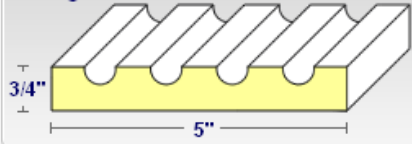

About Us

Contact Us

Site Map

Click Image to Enlarge

Arch Kit Features:

- Assembled Curved Header with Key
- 2 Assembled Columns
- Sheetrock Template
- All Solid Wood - Poplar
- Available in Elliptical or Round Top Shapes
- [Click Here for Complete Framing Specifications](#)

[Order/Price](#)

Arch Kit Parts Detail:

Rollover the Moldings Below to See Their Placement on the Arch to the Right.

Curved Header Casing

Key

Fluted Column Casing

Capital Molding

Standard Size Pricing:

Elliptical Models

Standard Widths: 28", 30", 32", 34", 36", 40", 42", 45", 48" -----> 783.00
54", 57", 60", 64", 66", 72" -----> 810.00
78", 84", 90", 96" -----> 902.00

Round Top Models

Standard Widths: 28", 30", 32", 34", 36", 40", 42", 45", 48" -----> 783.00
54", 57", 60", 64", 66", 72" -----> 852.00

*Standard prices are based on a 4-5/8" jamb width and a finished height of 92" or less.

*CurveMakers manufactures larger than standard jamb widths. Contact us for pricing.

 [Print this Page: Printer-Friendly PDF](#)