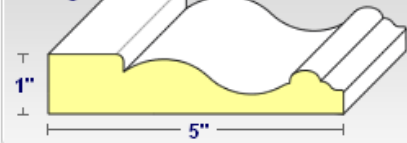

About Us

Contact Us

Site Map

Click Image to Enlarge

Arch Kit Features:

- Assembled Curved Header with Key
- 2 Assembled Columns
- Sheetrock Template
- All Solid Wood - Poplar
- Available in Elliptical or Round Top Shapes
- [Click Here for Complete Framing Specifications](#)

[Order/Price](#)

Arch Kit Parts Detail:

Rollover the Moldings Below to See Their Placement on the Arch to the Right.

Curved Header Casing

Key

Fluted Column Casing

Capital Molding

Standard Size Pricing:

Elliptical Models

Standard Widths: 28", 30", 32", 34", 36", 40", 42", 45", 48" -----> 783.00
54", 57", 60", 64", 66", 72" -----> 810.00
78", 84", 90", 96" -----> 902.00

Round Top Models

Standard Widths: 28", 30", 32", 34", 36", 40", 42", 45", 48" -----> 783.00
54", 57", 60", 64", 66", 72" -----> 852.00