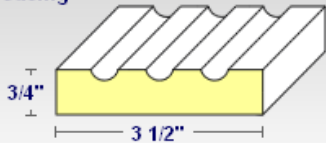

Arch Kit Features:

- Assembled Curved Header with Key
- 2 Assembled Columns
- Sheetrock Template
- All Solid Wood - Poplar
- Available in Elliptical or Round Top Shapes
- [Click Here for Complete Framing Specifications](#)

[Order/Price](#)

Arch Kit Parts Detail:

Rollover the Moldings Below to See Their Placement on the Arch to the Right.

Fluted Header & Column Casing

Key

Capital Molding

Standard Size Pricing:

Elliptical Models

Standard Widths: 28", 30", 32", 34", 36", 40", 42", 45", 48" -----> 572.00
54", 57", 60", 64", 66", 72" -----> 579.00
78", 84", 90", 96" -----> 715.00

Round Top Models

Standard Widths: 28", 30", 32", 34", 36", 40", 42", 45", 48" -----> 572.00
54", 57", 60", 64", 66", 72" -----> 608.00