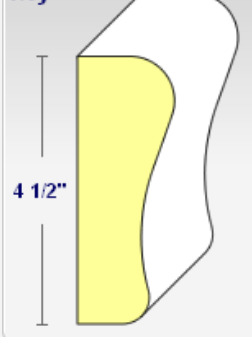

Arch Kit Features:

- Assembled Curved Header with Key
- 2 Assembled Columns
- Sheetrock Template
- All Solid Wood - Poplar
- Available in Elliptical or Round Top Shapes
- [Click Here for Complete Framing Specifications](#)

[Order/Price](#)

Arch Kit Parts Detail:

Rollover the Moldings Below to See Their Placement on the Arch to the Right.

Fluted Header & Column Casing

Key

Capital Molding

Standard Size Pricing:

Elliptical Models

Standard Widths: 28", 30", 32", 34", 36", 40", 42", 45", 48" -----> 572.00
54", 57", 60", 64", 66", 72" -----> 579.00
78", 84", 90", 96" -----> 715.00

Round Top Models

Standard Widths: 28", 30", 32", 34", 36", 40", 42", 45", 48" -----> 572.00
54", 57", 60", 64", 66", 72" -----> 608.00

*Standard prices are based on a 4-5/8" jamb width and a finished height of 92" or less.

*CurveMakers manufactures larger than standard jamb widths. Contact us for pricing.

 [Print this Page: Printer-Friendly PDF](#)