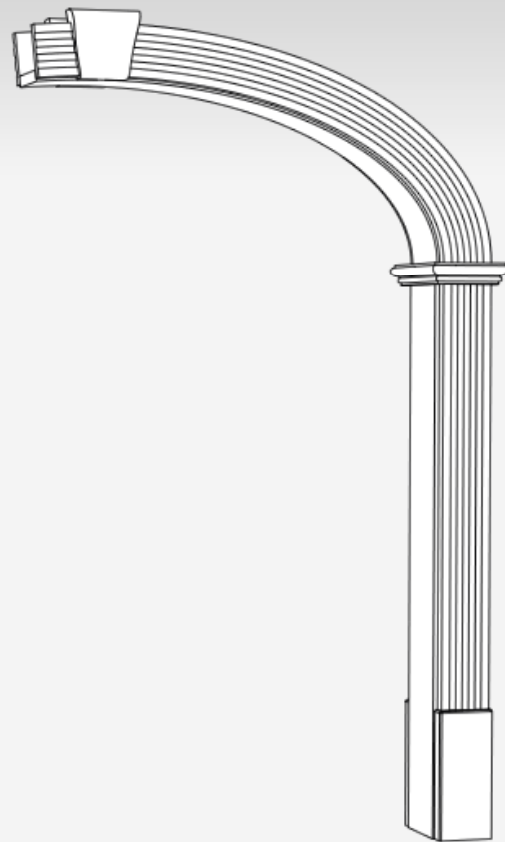

Model L Solid Wood Arch Kit Starting @ \$572

With 3½" fluted casing on the fully assembled header and columns, the Model L is slightly more simple than the other solid wood kits. Comes in 3 fully assembled pieces.

Arch Kit Features:

- Assembled Curved Header with Key
- 2 Assembled Columns
- Sheetrock Template
- All Solid Wood - Poplar
- Available in Elliptical or Round Top Shapes
- [Click Here for Complete Framing Specifications](#)

[Order/Price](#)

Arch Kit Parts Detail:

Rollover the Moldings Below to See Their Placement on the Arch to the Right.

Fluted Header & Column Casing

Key

Capital Molding

Standard Size Pricing:

Elliptical Models

Standard Widths: 28", 30", 32", 34", 36", 40", 42", 45", 48" -----> 572.00
54", 57", 60", 64", 66", 72" -----> 579.00
78", 84", 90", 96" -----> 715.00

Round Top Models

Standard Widths: 28", 30", 32", 34", 36", 40", 42", 45", 48" -----> 572.00
54", 57", 60", 64", 66", 72" -----> 608.00