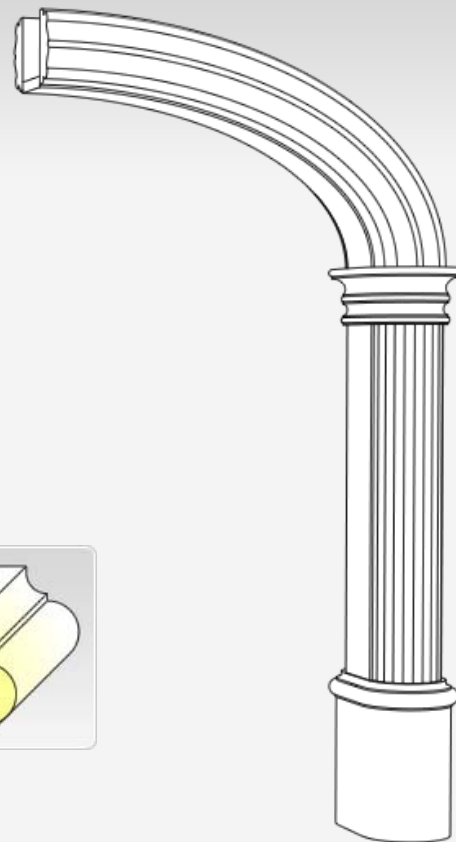

Model R Solid Wood Arch Kit

Starting @ \$1959

The most stunning arch kit available is the Model R with a very large 5" casing. The columns are reeded and round on all ends. Both columns and the header come fully assembled.

Arch Kit Features:

- Assembled Curved Header - No Key
- 2 Assembled Columns
- Sheetrock Template
- All Solid Wood - Poplar
- Available in Elliptical or Round Top Shapes
- [Click Here for Complete Framing Specifications](#)

Arch Kit Parts Detail:

Rollover the Moldings Below to See Their Placement on the Arch to the Right.

Curved Header Casing

Capital Molding

Reeded Column Casing

Plinth Base Capital Molding

Standard Size Pricing:

Elliptical Models

Standard Widths: 28", 30", 32", 34", 36", 40", 42", 45", 48" -----> 1959.00
54", 57", 60", 64", 66", 72" -----> 2029.00
78", 84", 90", 96" -----> 2199.00

Round Top Models

Standard Widths: 28", 30", 32", 34", 36", 40", 42", 45", 48" -----> 1959.00
54", 57", 60", 64", 66", 72" -----> 2399.00