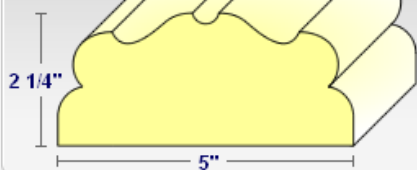

Arch Kit Features:

- Assembled Curved Header - No Key
- 2 Assembled Columns
- Sheetrock Template
- All Solid Wood - Poplar
- Available in Elliptical or Round Top Shapes
- [Click Here for Complete Framing Specifications](#)

Arch Kit Parts Detail:

Rollover the Moldings Below to See Their Placement on the Arch to the Right.

Curved Header Casing

Capital Molding

Reeded Column Casing

Plinth Base Capital Molding

Standard Size Pricing:

Elliptical Models

Standard Widths: 28", 30", 32", 34", 36", 40", 42", 45", 48" -----> 1959.00
54", 57", 60", 64", 66", 72" -----> 2029.00
78", 84", 90", 96" -----> 2199.00

Round Top Models

Standard Widths: 28", 30", 32", 34", 36", 40", 42", 45", 48" -----> 1959.00
54", 57", 60", 64", 66", 72" -----> 2399.00