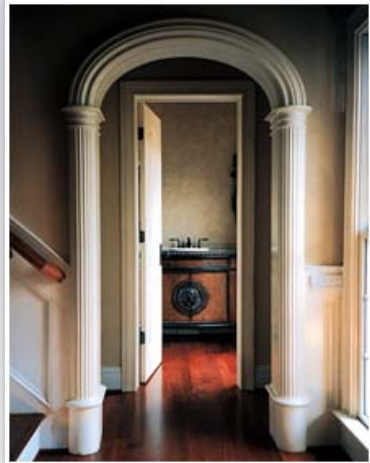

Model R Solid Wood Arch Kit

Starting @ $1959

The most stunning arch kit available is the Model R with a very large 5" casing. The columns are reeded and round on all ends. Both columns and the header come fully assembled.

PRODUCTS

EZ Arch Kits

- Starting @ $202

CBS Arch Kits

- Starting @ $385

Solid Wood Arch Kits

- Starting @ $572

Continuous Molding Kits

- Starting @ $472

Ceiling Kits

- Starting @ $750

Remodeling?

Easy Installation

New Construction?

Framing & Installation

Get a Price

Videos

Glossary / All About Arches

Framing Specs

Gallery

About Us

Contact Us

Site Map

Click Image to Enlarge

Arch Kit Features:

- ☐ Assembled Curved Header - No Key
- ☐ 2 Assembled Columns
- ☐ Sheetrock Template
- ☐ All Solid Wood - Poplar
- ☐ Available in Elliptical or Round Top Shapes
- ☐ [Click Here for Complete Framing Specifications](#)

Arch Kit Parts Detail:

Rollover the Moldings Below to See Their Placement on the Arch to the Right.