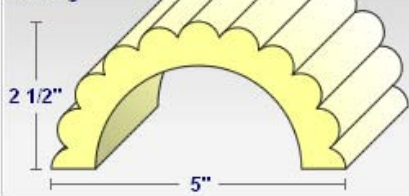

Arch Kit Features:

- Assembled Curved Header - No Key
- 2 Assembled Columns
- Sheetrock Template
- All Solid Wood - Poplar
- Available in Elliptical or Round Top Shapes
- [Click Here for Complete Framing Specifications](#)

Arch Kit Parts Detail:

Rollover the Moldings Below to See Their Placement on the Arch to the Right.

Curved Header Casing

Capital Molding

Reeded Column Casing

Plinth Base Capital Molding

Standard Size Pricing:

Elliptical Models

Standard Widths: 28", 30", 32", 34", 36", 40", 42", 45", 48" -----> 1959.00
54", 57", 60", 64", 66", 72" -----> 2029.00
78", 84", 90", 96" -----> 2199.00

Round Top Models

Standard Widths: 28", 30", 32", 34", 36", 40", 42", 45", 48" -----> 1959.00
54", 57", 60", 64", 66", 72" -----> 2399.00

*Standard prices are based on a 4-5/8" jamb width and a finished height of 92" or less.

*CurveMakers manufactures larger than standard jamb widths. Contact us for pricing.

 [Print this Page: Printer-Friendly PDF](#)