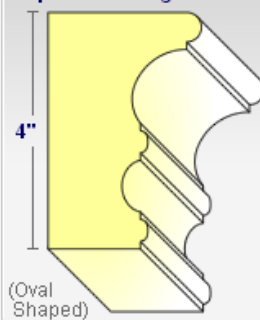

Arch Kit Features:

- Assembled Curved Header - No Key
- 2 Assembled Columns
- Sheetrock Template
- All Solid Wood - Poplar
- Available in Elliptical or Round Top Shapes
- [Click Here for Complete Framing Specifications](#)

Arch Kit Parts Detail:

Rollover the Moldings Below to See Their Placement on the Arch to the Right.

Curved Header Casing

Capital Molding

Reeded Column Casing

Plinth Base Capital Molding

Standard Size Pricing:

Elliptical Models

Standard Widths: 28", 30", 32", 34", 36", 40", 42", 45", 48" -----> 1959.00
54", 57", 60", 64", 66", 72" -----> 2029.00
78", 84", 90", 96" -----> 2199.00

Round Top Models

Standard Widths: 28", 30", 32", 34", 36", 40", 42", 45", 48" -----> 1959.00
54", 57", 60", 64", 66", 72" -----> 2399.00