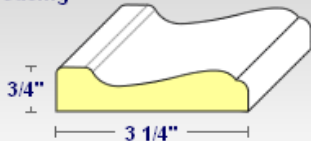

Site Map

Click Image to Enlarge

Arch Kit Features:

- Assembled Curved Header with Key
- No Columns
- Sheetrock Template
- MDF (Medium-Density Fiberboard) Casing, Wood Key and Jamb
- Ready to be Primed and Painted - Paint Grade Only
- Available in Elliptical and NEW Segment Shapes
- [Click Here for Complete Framing Specifications](#)

[Order/Price](#)

Arch Kit Parts Detail:

Rollover the Moldings Below to See Their Placement on the Arch to the Right.

Curved Header Casing

Key

Capital Molding

Standard Size Pricing:

Elliptical Models

Standard Widths: 28", 30", 32", 34", 36", 40", 42", 45", 48" -----> 210.00
 54", 57", 60", 64", 66", 72" -----> 237.00
 78", 84", 90", 96" -----> 346.00

Segment Models

Standard Widths: 28", 30", 32", 34", 36", 40", 42", 45", 48" -----> 310.00