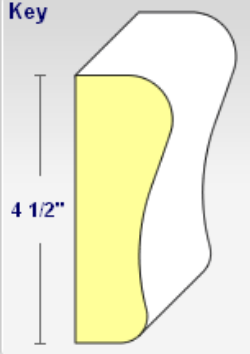

[Order/Price](#)

Arch Kit Parts Detail:

Rollover the Moldings Below to See Their Placement on the Arch to the Right.

Curved Header Casing

Key

Capital Molding

Standard Size Pricing:

Elliptical Models

Standard Widths: 28", 30", 32", 34", 36", 40", 42", 45", 48" -----> 210.00
 54", 57", 60", 64", 66", 72" -----> 237.00
 78", 84", 90", 96" -----> 346.00

Segment Models

Standard Widths: 28", 30", 32", 34", 36", 40", 42", 45", 48" -----> 310.00

54", 57", 60", 64", 66", 72" -----> 359.60
78", 84", 90", 96" -----> 499.84

*Standard prices are based on a 4-5/8" jamb width.

*CurveMakers manufactures larger than standard jamb widths.
For Jamb Thicknesses larger than 8-1/2", EZ Arches will NOT be made with MDF.
They will be made of solid poplar. Contact us for pricing.