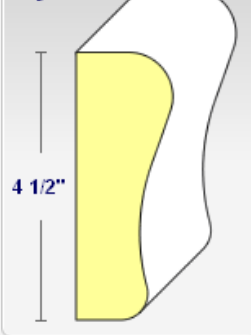

Contact Us

Site Map

ELLIPTICAL TOP ONLY

SEGMENT NEW! TOP ONLY

Click Image to Enlarge

Arch Kit Features:

- Assembled Curved Header with Key
- No Columns
- Sheetrock Template
- MDF (Medium-Density Fiberboard) Casing, Wood Key and Jamb
- Ready to be Primed and Painted - Paint Grade Only
- Available in Elliptical and NEW Segment Shapes
- [Click Here for Complete Framing Specifications](#)

[Order/Price](#)

Arch Kit Parts Detail:

Rollover the Moldings Below to See Their Placement on the Arch to the Right.

Curved Header Casing

Key

Capital Molding

Standard Size Pricing:

Elliptical Models

Standard Widths: 28", 30", 32", 34", 36", 40", 42", 45", 48" -----> 326.50
 54", 57", 60", 64", 66", 72" -----> 361.60
 78", 84", 90", 96" -----> 491.60

Segment Models

Standard Widths: 28", 30", 32", 34", 36", 40", 42", 45", 48" -----> 411.12

54", 57", 60", 64", 66", 72" -----> 473.14
78", 84", 90", 96" -----> 630.06

*Standard prices are based on a 4-5/8" jamb width.

*CurveMakers manufactures larger than standard jamb widths.
For Jamb Thicknesses larger than 8-1/2", EZ Arches will NOT be made with MDF.
They will be made of solid poplar. Contact us for pricing.